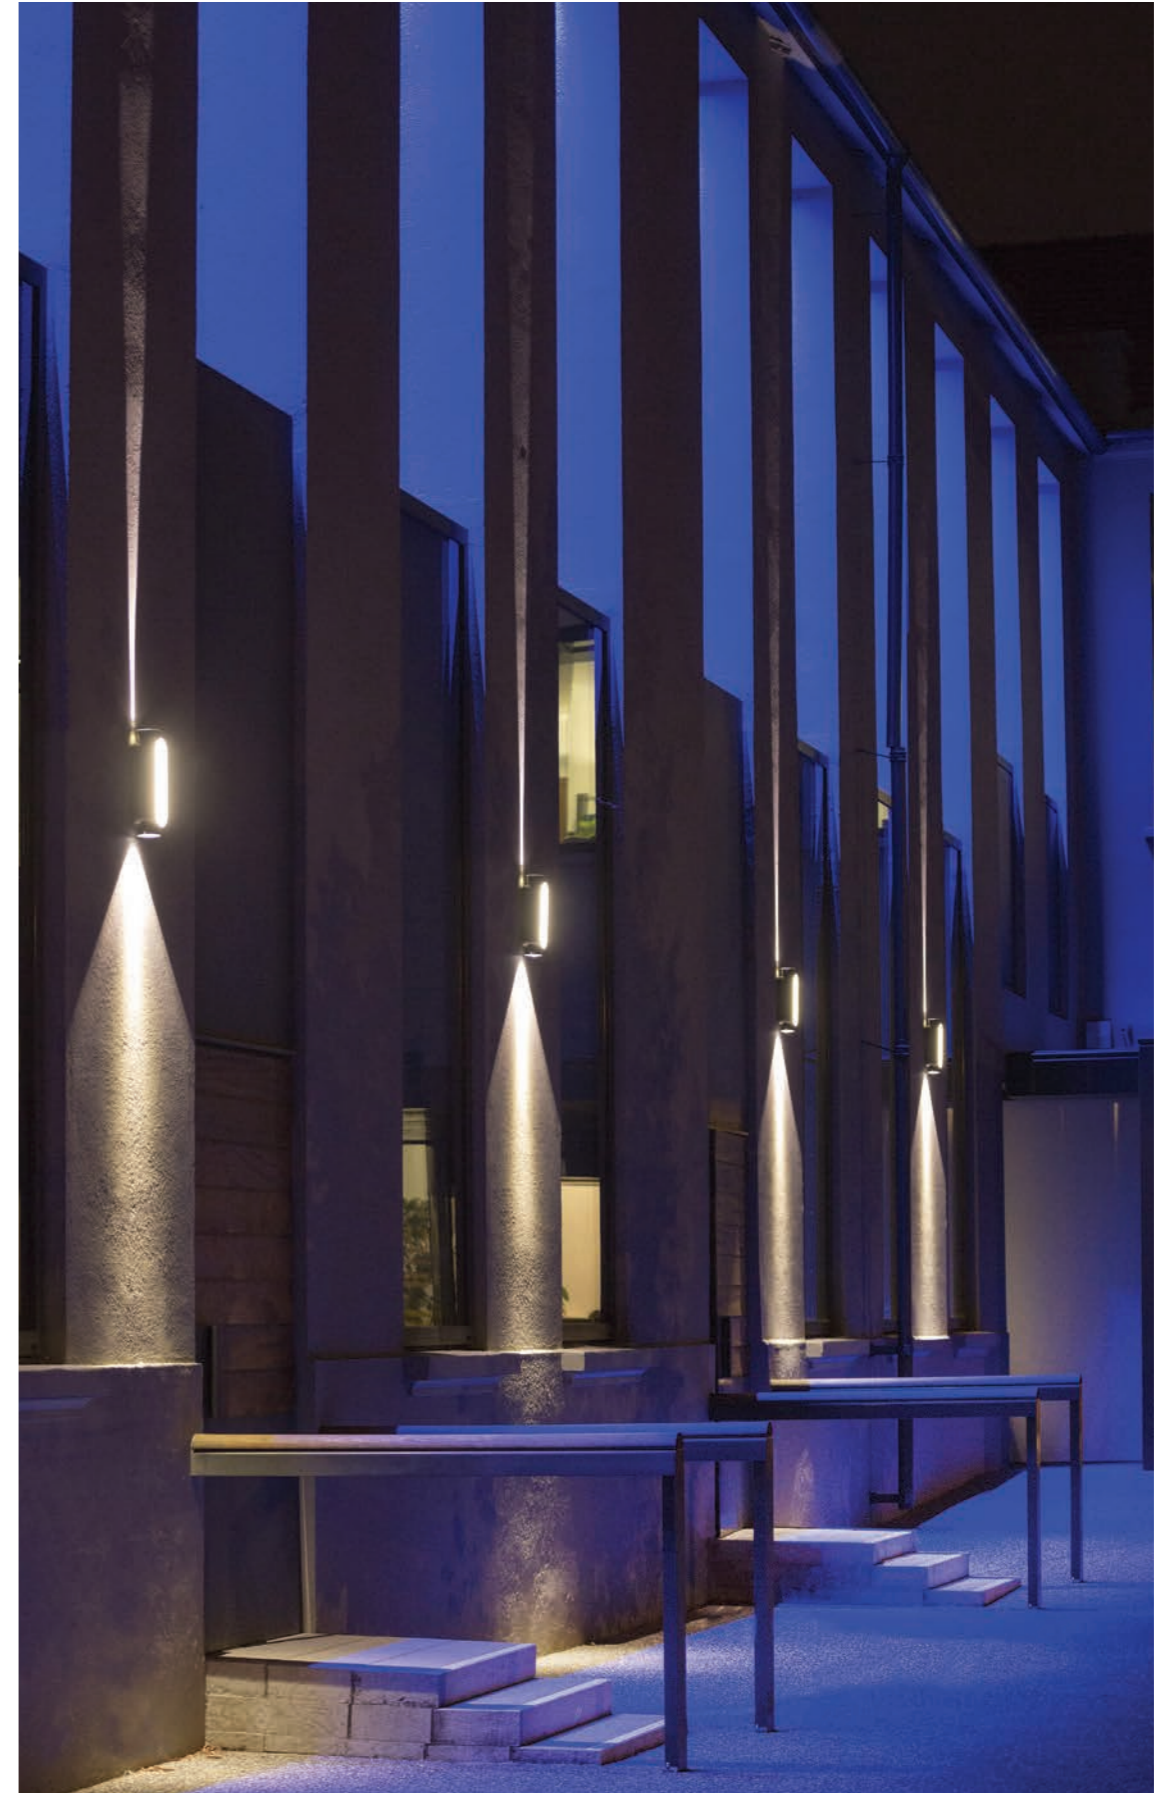

Ibuk

Design by Stéphane Joyeux

Label VIA 2015

Ibuk

IP65
IK10
Classe 2

Aluminium
Diffuseur central polycarbonate blanc ou noir
Diffuseurs Up & Down Ø80 polycarbonate clair

SOURCES

LED 3x4,5W - 3000K warm white
LED 3x4,5W - 4300K neutral white

Neutral white

MODÈLE	DIFFUSEUR CENTRAL	SOURCE LED 3x4,5W - 10/10° 4300K neutral white	SOURCE LED 3x4,5W - 10/40° 4300K neutral white	SOURCE LED 3x4,5W - 40/40° 4300K neutral white
1	POLYCARBONATE BLANC	126 007 ●●●	126 008 ●●●	126 009 ●●●
	POLYCARBONATE NOIR	126 010 ●●●	126 011 ●●●	126 012 ●●●