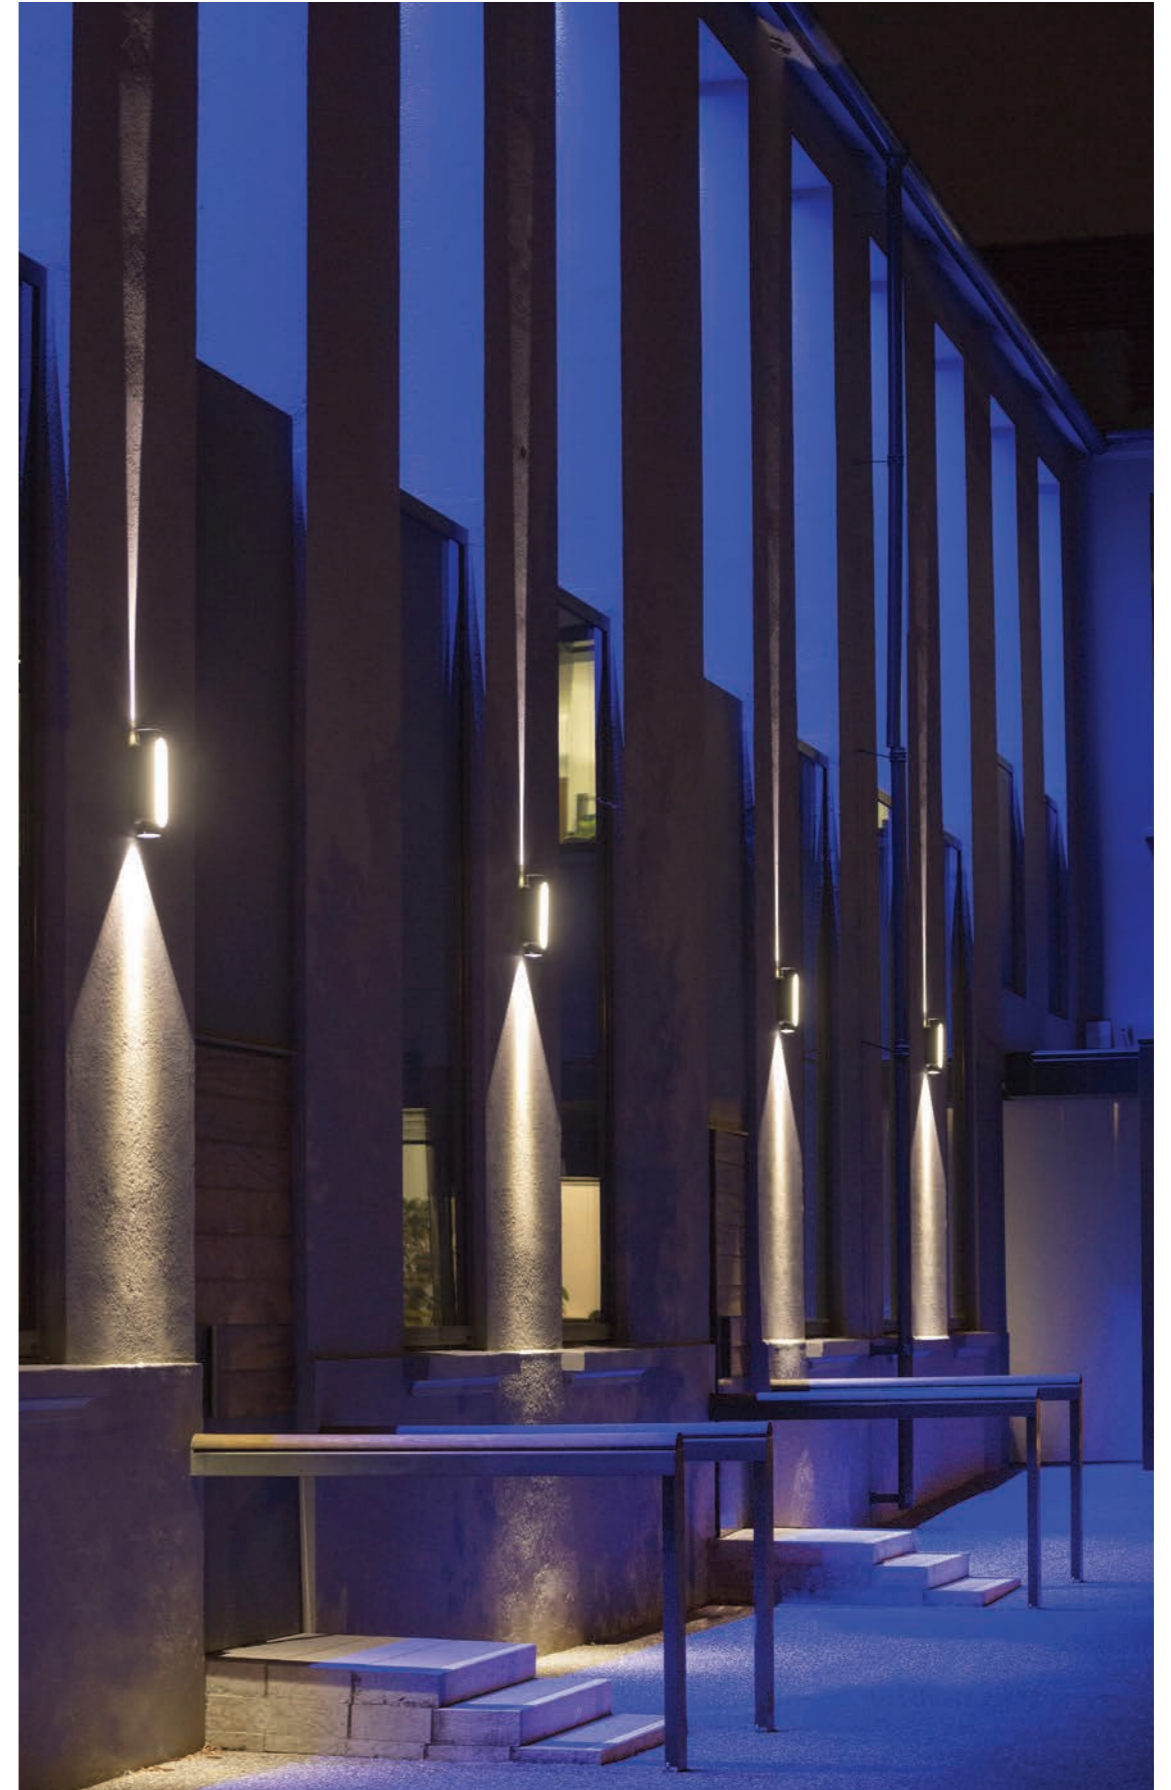

Ibuk

Design by Stéphane Joyeux

Label VIA 2015

Ibuk

IP65
IK10
Classe 2

Aluminium
Diffuseur central polycarbonate blanc ou noir
Diffuseurs Up & Down Ø80 polycarbonate clair

SOURCES

LED 3x4,5W - 3000K warm white
LED 3x4,5W - 4500K neutral white

Neutral white

MODÈLE	DIFFUSEUR CENTRAL	SOURCE LED 3x4,5W - 10/10° 4500K neutral white	SOURCE LED 3x4,5W - 10/40° 4500K neutral white	SOURCE LED 3x4,5W - 40/40° 4500K neutral white
1	POLYCARBONATE BLANC	126 007 ●●●	126 008 ●●●	126 009 ●●●
	POLYCARBONATE NOIR	126 010 ●●●	126 011 ●●●	126 012 ●●●