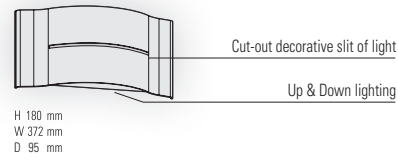

Surf

IP44
IK09
Class 1

Aluminium
Polycarbonate diffuser

SOURCES

E27 - 75W max   Ø60 mm - H135 mm max
GU10 PAR16 LED - 2x7W max   H58 mm max

GU10 (350 lm)
Real light output - 2x298 lm