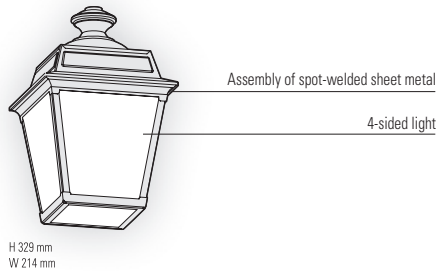

Place des Vosges 1 Tradition

IP44
Class 1

Aluminium or tinted lacquered brass
Clear or frosted glass diffuser

SOURCE

E27 - 105W max H 160 mm max (except model 2)
Ø 63 mm - H 160 mm max (model 2)