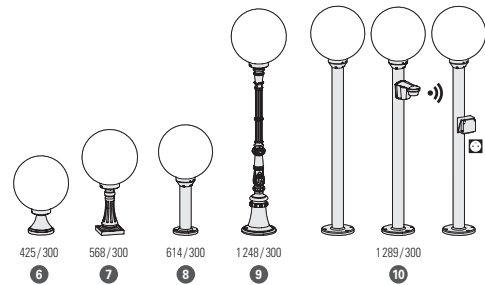

MODELS $\varnothing$ 300 mm

height / width / depth