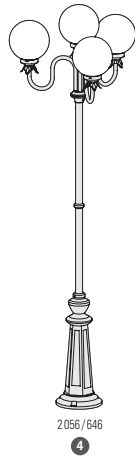

Moon

IP44
IK08
Class 1

Aluminium
Opal or smoked $\varnothing$ 200 mm PMMA globe (models 1 to 4)
Opal $\varnothing$ 300 mm PMMA globe (models 5 to 13)

SOURCE

E27 - 60W max (models 1 to 4) $\varnothing$ 70 mm - H 150 mm max
E27 - 105W max (models 5 to 13) $\varnothing$ 80 mm - H 200 mm max

MODELS $\varnothing$ 200 mm

height / width / depth