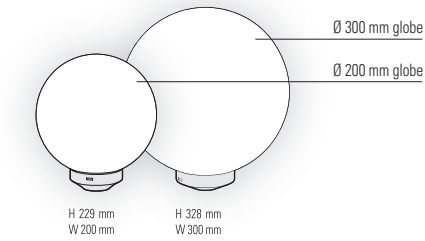

Moon

IP44
IK08
Class 1

Aluminium
Opal or smoked $\varnothing$ 200 mm PMMA globe (models 1 to 4)
Opal $\varnothing$ 300 mm PMMA globe (models 5 to 13)

SOURCE

E27 - 60W max (models 1 to 4) $\varnothing$ 70 mm - H 150 mm max
E27 - 105W max (models 5 to 13) $\varnothing$ 80 mm - H 200 mm max

MODELS $\varnothing$ 200 mm

height / width / depth