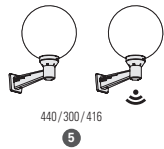

MODELS $\varnothing$ 300 mm

height / width / depth