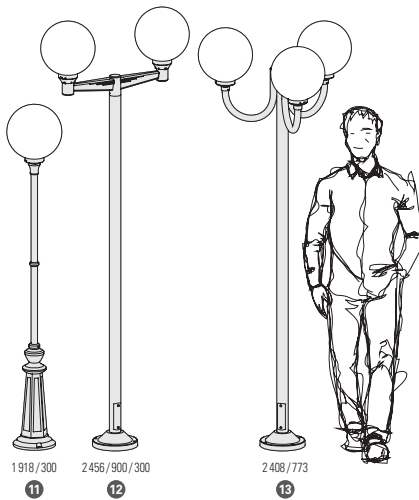

MODELS $\varnothing$ 300 mm

height / width / depth