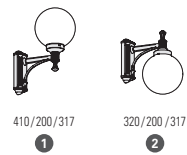

Moon

IP44
IK08
Class 1

Aluminium
Opal or smoked $\varnothing$ 200 mm PMMA globe (models 1 to 4)
Opal $\varnothing$ 300 mm PMMA globe (models 5 to 13)

SOURCE

E27 - 60W max (models 1 to 4) $\varnothing$ 70 mm - H 150 mm max
E27 - 105W max (models 5 to 13) $\varnothing$ 80 mm - H 200 mm max

MODELS $\varnothing$ 200 mm

height / width / depth