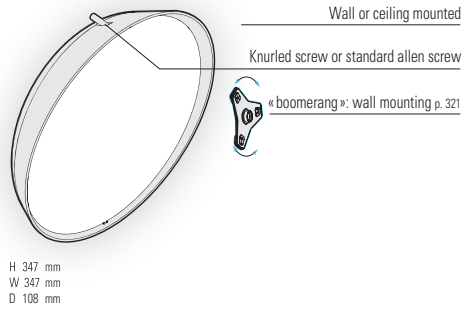

Mona

IP65
IK10
Class 2

Aluminium
Opal polycarbonate diffuser

SOURCES

2Gx13 FLC 22W
LED 35W - 2700K warm white - triac dimmable LED module
LED 35W - 4500K neutral white - triac dimmable LED module

LED 35W
Real light output - 1349 lm
CRI > 80

REFERENCES

Replace ●●● with the colour code

MODEL	2Gx13 FLC 22W	LED 35W 2700K warm white	LED 35W 4500K neutral white	SPARE DIFFUSER
1	137 001 ●●●	137 002 ●●●	137 003 ●●●	165 043 602

COLOURS CODES

Replace ●●● with the colour code

■	RAL 9005 JET BLACK	000
■	VELVET BLACK	113
■	RAL 7021 BLACK GREY	107
■	RAL 7044 SILK GREY	105
■	WHITE	001
■	RAL 3013 TOMATO RED	110
■	RAL 2004 PURE ORANGE	014
■	RAL 1016 SULFUR YELLOW	068

Other colours on request

■	RAL 5011 STEEL BLUE	065
■	BLUE	111
■	SANDSTONE	054

MOUNTING