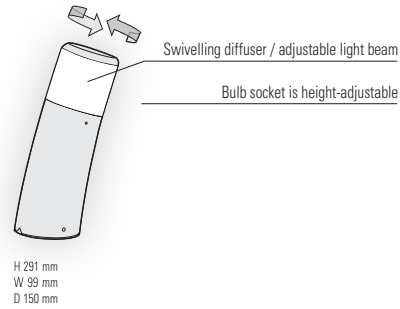

Bamboo

IP44 (models 1 et 2)
IP54 (model 3)
IP65 (model 3) on request
Class 1

Aluminium
Clear or opal polycarbonate diffuser

SOURCE

GU10 PAR16 LED - 23W max H 80 mm max

MODELS 1, 2, 3

GU10 (575 lm)
Real light output / clear - 487 lm

MODELS

height / width / depth