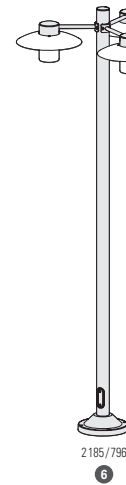

MODELS

height / width / depth