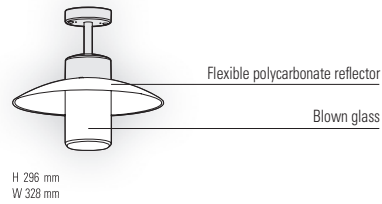

Aubanne

IP44
Class 1

Aluminium
Frosted or clear glass diffuser
Opal polycarbonate reflector

SOURCE

E27 - 23W max Ø66mm - H150mm max

E27 (2450 lm)
Real light output / frosted - 1633 lm