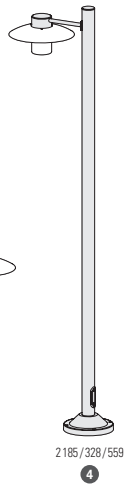

MODELS

height / width / depth