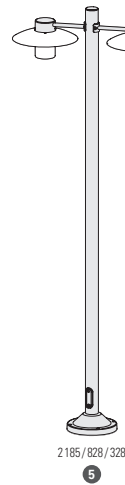

MODELS

height / width / depth